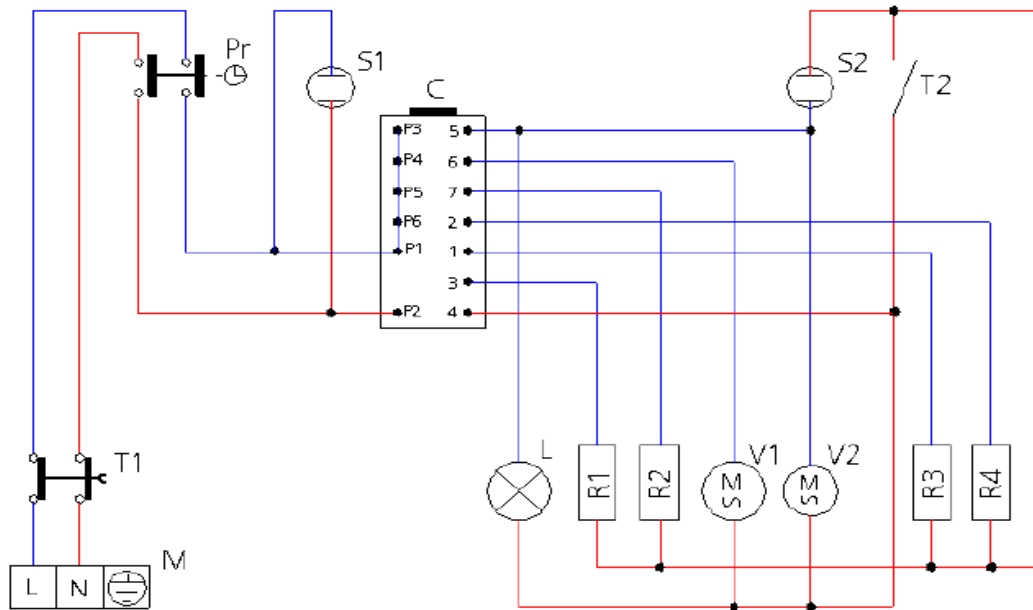

Circuit diagram

Hendi B.V. Steenoven 21 3911 TX Rhenen The Netherlands	Batch #	Appliance part#
	501620 and up	225165
	Description	
	Convection oven multifunctional	

Date	02-02-2016	Revision #	Revision version
Revision	First bill of materials (BOM)		

Key

M Power supply terminal board	L Oven lighting lamp
Pr "End of cooking" programmer	R1 Grill heating-element
T1 Safety thermostat	R2 Circular heating-element
T2 Oven thermostat	R3 Bottom heating-element
C Oven switch	R4 Top heating-element
S1 Programmer indicator light	V1 Radial motorised ventilator
S2 Thermostat indicator light	V2 Tangential motorised ventilator