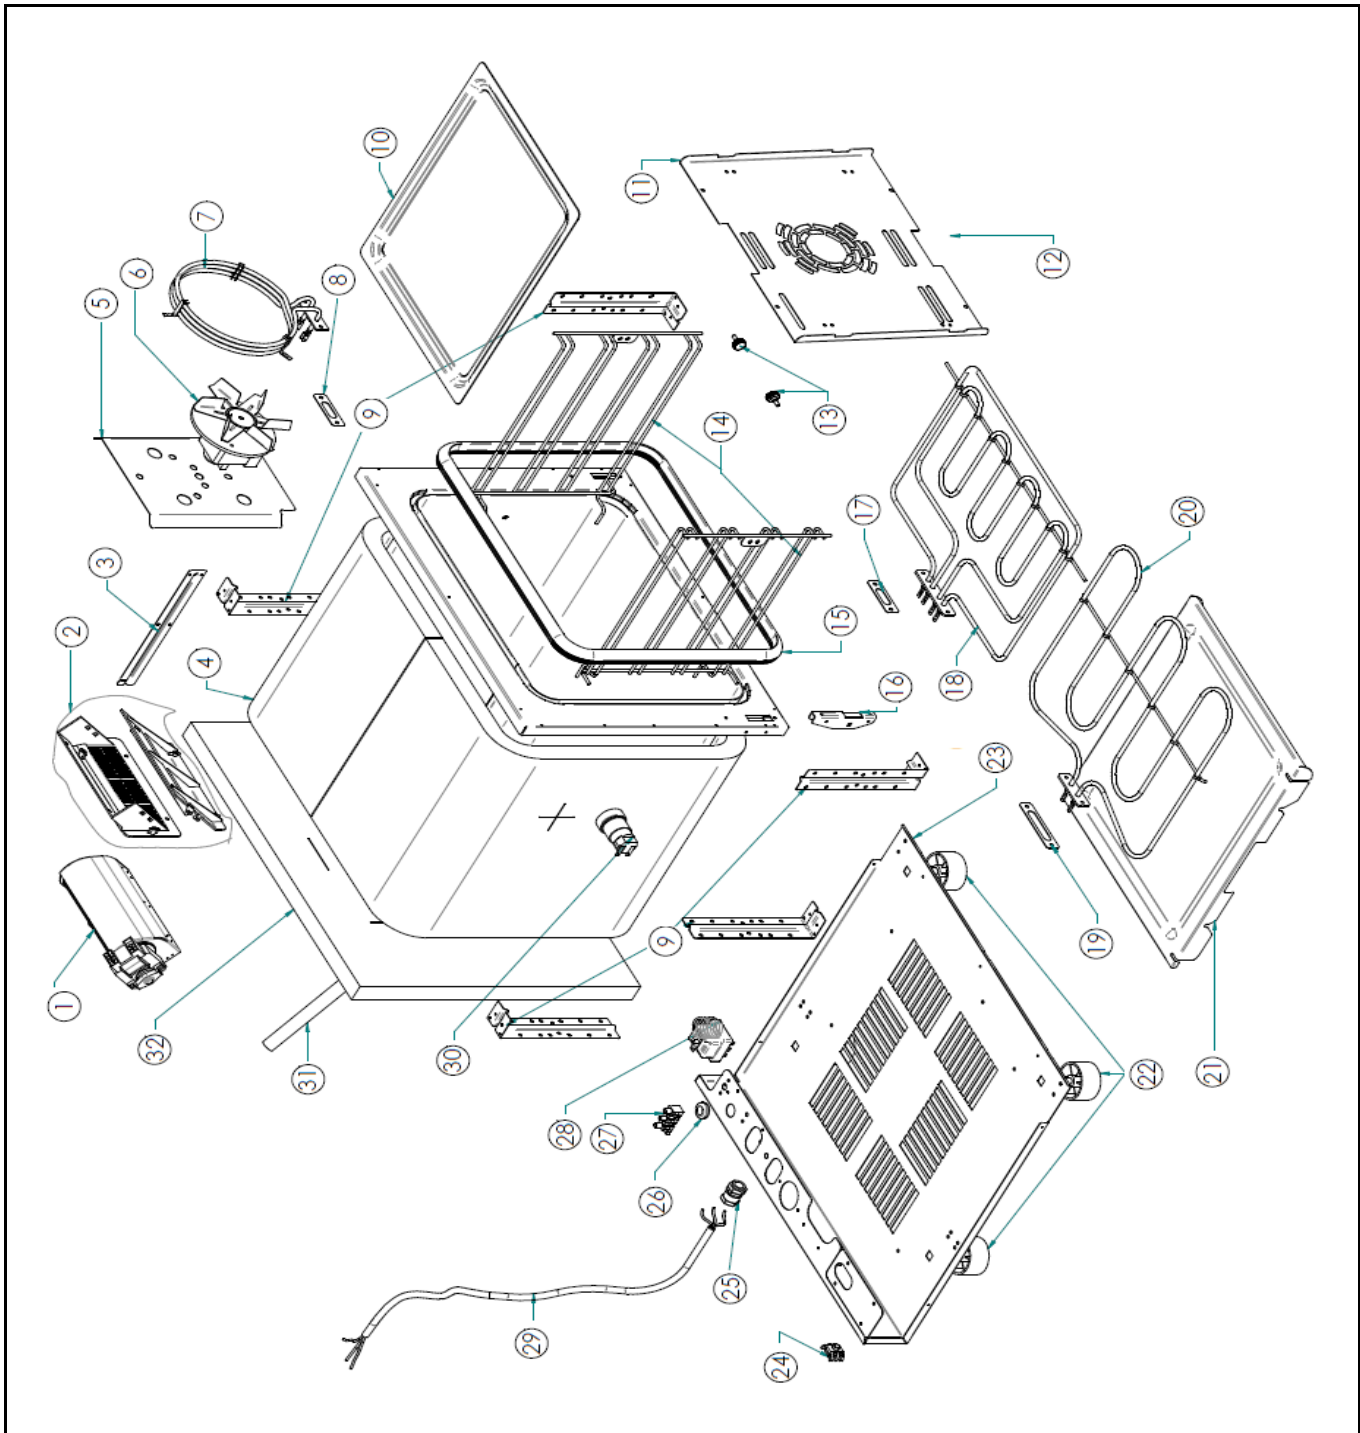

Drawing

HENDI FOOD SERVICE EQUIPMENT Hendi B.V. Steenoven 21 3911 TX Rhenen The Netherlands	Batch #	Appliance part#
	501620 and up	225165
	Description	
	Convection oven multifunctional	

Date	02-02-2016	Revision #	Revision version
Revision	First bill of materials (BOM)