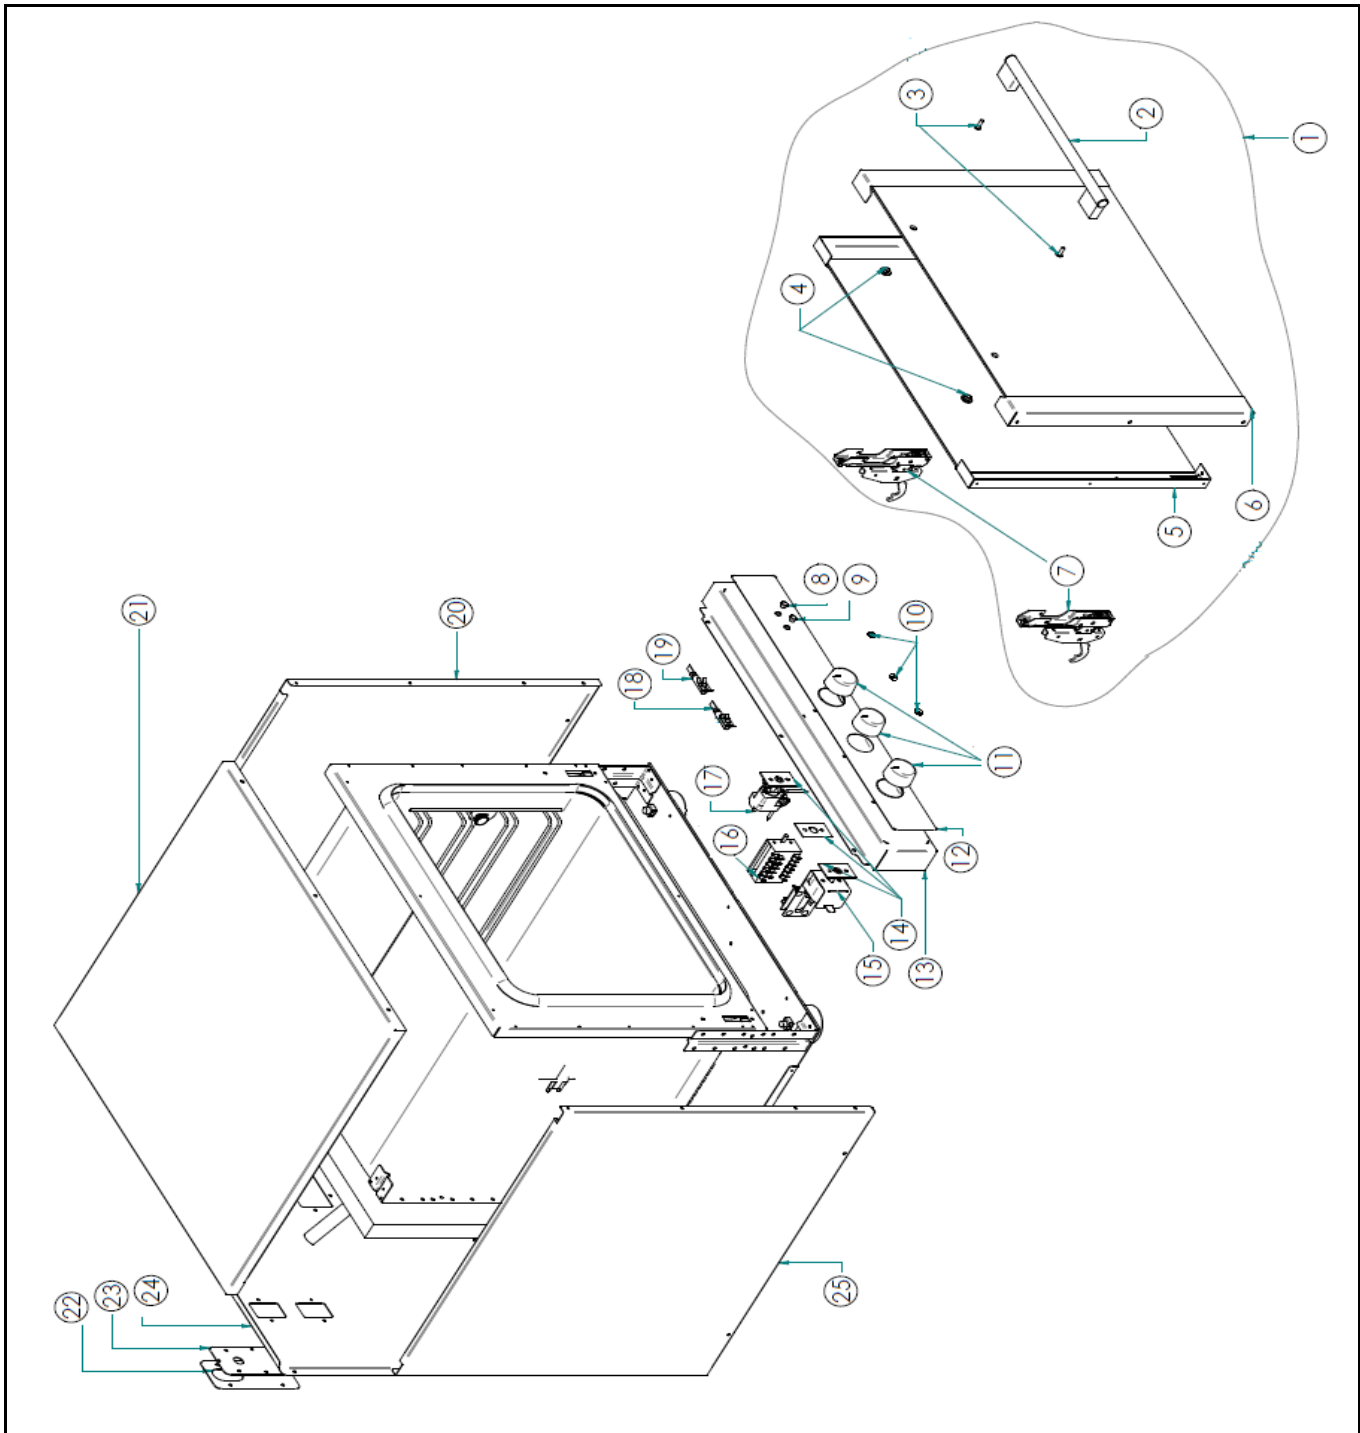

Drawing

Hendi B.V. Steenoven 21 3911 TX Rhenen The Netherlands	Batch #	Appliance part#
	501620 and up	225165
	Description	
	Convection oven multifunctional	

Date	02-02-2016	Revision #	Revision version
Revision	First bill of materials (BOM)